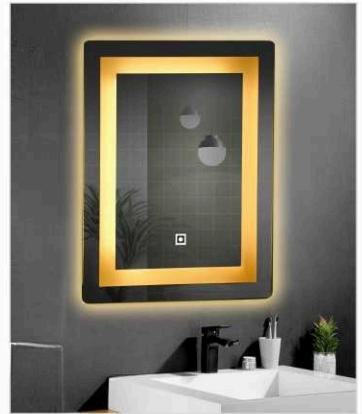

Size : 24" x 18", 30" x 24"
36" x 24" & Customised

BABA BATH

EXCLUSIVE  MIRRORS

HORIZONTAL & VERTICAL

Size : 24" x 18", 30" x 24"
36" x 24" & Customised

BABA BATH

EXCLUSIVE  MIRRORS

HORIZONTAL
& VERTICAL (BACKLIT)

Size : 18" x 24", 24" x 30"
24" x 36" & Customised

BABA BATH

EXCLUSIVE MIRRORS

HORIZONTAL
& VERTICAL (BACKLIT)

Size : 18" x 24", 24" x 30"
24" x 36" & Customised

BABA BATH

EXCLUSIVE MIRRORS

VERTICAL

Size : 18" x 24", 24" x 30"
24" x 36" & Customised

BABA BATH

EXCLUSIVE  MIRRORS

VERTICAL

Size : 24" x 30"

Size : 24" x 30"

Size : 18" x 30", 18" x 36"

Size : 24" x 36"