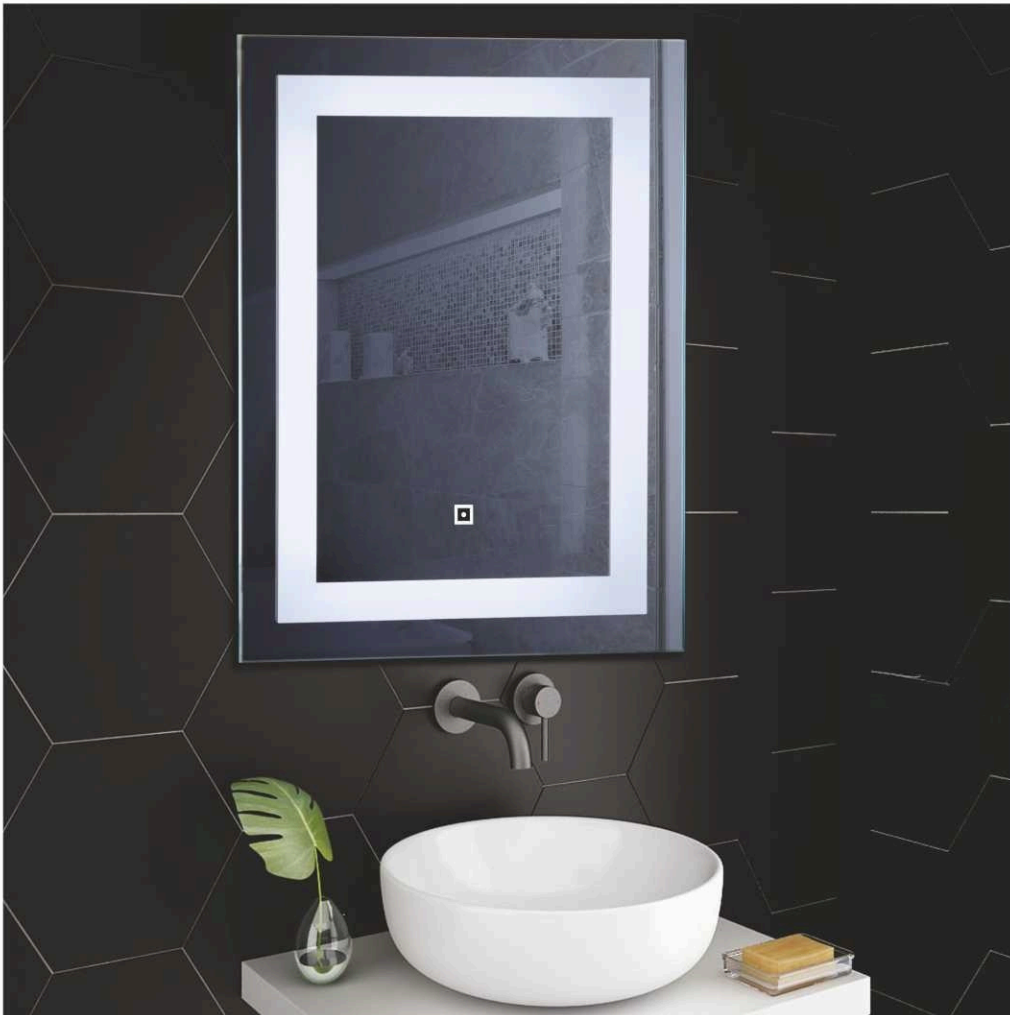

Size : Customised

**BABA
BATH**
EXCLUSIVE MIRRORS

BABA
BATH

EXCLUSIVE MIRRORS

ROUND MAKE-UP MIRROR

Size : 30" x 30", 36" x 36"
& Customised

MAKE-UP MIRROR
RECTANGULAR

Size : 24" x 36", 24" x 48"
& Customised

BABA
BATH

EXCLUSIVE  MIRRORS

ACRYLIC MIRRORS

Rectangular

Size : 18" X 24", 24" x 30"
24" x 36" & Customised

Oval

Size : 18" x 24", 24" x 30"
24" x 36" & Customised

Round

Size : 24" x 24",
30" x 30" & Customised

**BABA
BATH**
EXCLUSIVE MIRRORS

**VERTICAL
& HORIZONTAL**

Size : 18" x 24", 24" x 30"
24" x 36" & Customised

BABA BATH

EXCLUSIVE  MIRRORS

VERTICAL & HORIZONTAL

Size : 18" x 24", 24" x 30"
24" x 36" & Customised