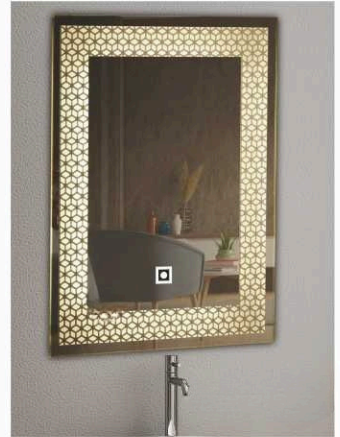

Size : 24" x 24",
30" x 30" & Customised

**BABA
BATH**
EXCLUSIVE MIRRORS

**VERTICAL
& HORIZONTAL**

Size : 18" x 24", 24" x 30"
24" x 36" & Customised

BABA BATH

EXCLUSIVE  MIRRORS

VERTICAL & HORIZONTAL

Size : 18" x 24", 24" x 30"
24" x 36" & Customised

BABA BATH

EXCLUSIVE  MIRRORS

VERTICAL
& HORIZONTAL

Size : 18" x 24", 24" x 30"
24" x 36" & Customised

BABA BATH

EXCLUSIVE  MIRRORS

VERTICAL & HORIZONTAL

Size : 18" x 24", 24" x 30"
24" x 36" & Customised