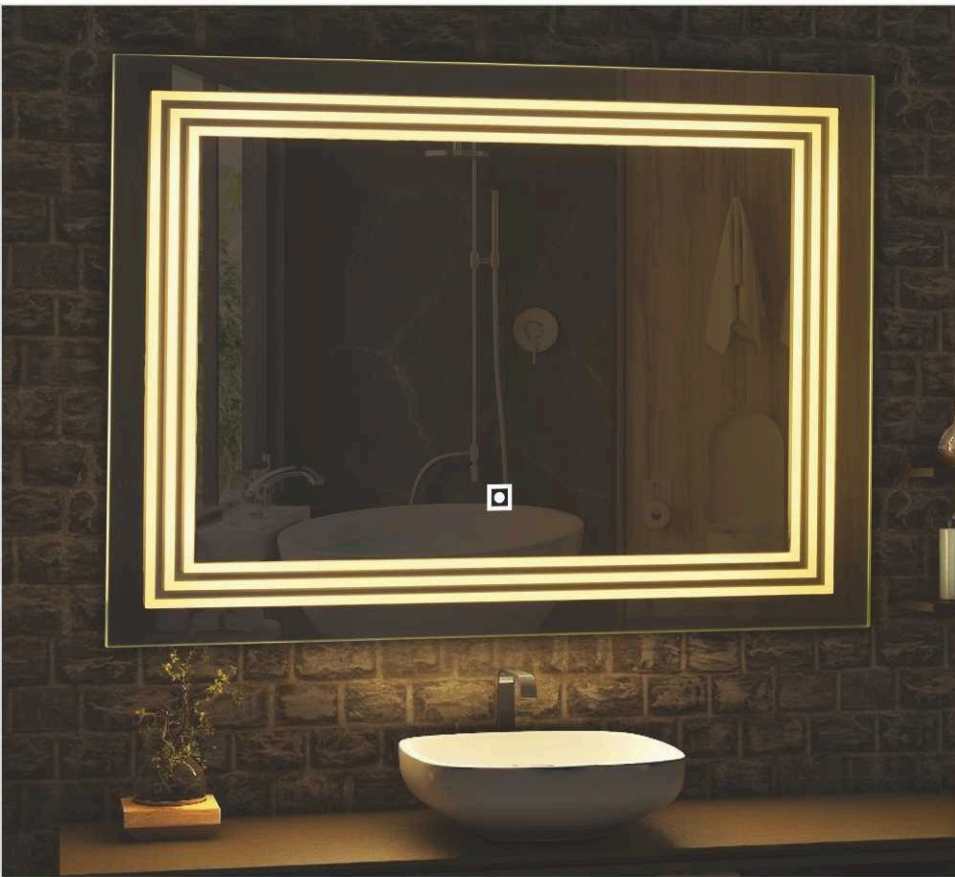

BABA BATH

EXCLUSIVE  MIRRORS

VERTICAL & HORIZONTAL

Size : 18" x 24", 24" x 30"
24" x 36" & Customised

24" x 30", 24" x 36"

BABA BATH

EXCLUSIVE  MIRRORS

HORIZONTAL & VERTICAL

Size : 24" x 18", 30" x 24"
36" x 24" & Customised

BABA BATH

EXCLUSIVE  MIRRORS

HORIZONTAL & VERTICAL

Size : 24" x 18", 30" x 24"
36" x 24" & Customised

BABA BATH

EXCLUSIVE  MIRRORS

HORIZONTAL
& VERTICAL (BACKLIT)

Size : 18" x 24", 24" x 30"
24" x 36" & Customised

BABA BATH

EXCLUSIVE MIRRORS

HORIZONTAL
& VERTICAL (BACKLIT)

Size : 18" x 24", 24" x 30"
24" x 36" & Customised

BABA BATH

EXCLUSIVE MIRRORS

VERTICAL

Size : 18" x 24", 24" x 30"
24" x 36" & Customised

BABA BATH

EXCLUSIVE  MIRRORS

VERTICAL

Size : 24" x 30"

Size : 24" x 30"

Size : 18" x 30", 18" x 36"

Size : 24" x 36"