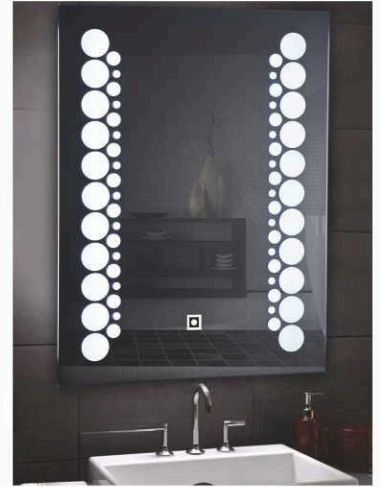

Size : 24" x 18", 30" x 24"
36" x 24" & Customised

BABA BATH

EXCLUSIVE  MIRRORS

HORIZONTAL & VERTICAL

Size : 24" x 18", 30" x 24"
36" x 24" & Customised

BABA BATH

EXCLUSIVE  MIRRORS

HORIZONTAL
& VERTICAL (BACKLIT)

Size : 18" x 24", 24" x 30"
24" x 36" & Customised

BABA BATH

EXCLUSIVE MIRRORS

HORIZONTAL
& VERTICAL (BACKLIT)

Size : 18" x 24", 24" x 30"
24" x 36" & Customised

BABA BATH

EXCLUSIVE MIRRORS

VERTICAL

Size : 18" x 24", 24" x 30"
24" x 36" & Customised

BABA BATH

EXCLUSIVE  MIRRORS

VERTICAL

Size : 24" x 30"

Size : 24" x 30"

Size : 18" x 30", 18" x 36"

Size : 24" x 36"