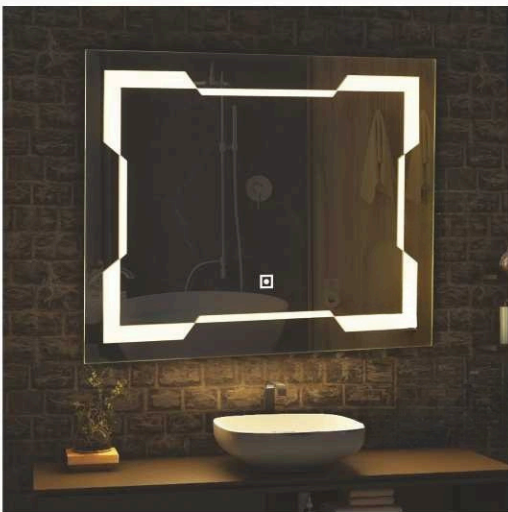

BABA BATH

EXCLUSIVE  MIRRORS

VERTICAL & HORIZONTAL

Size : 18" x 24", 24" x 30"
24" x 36" & Customised

24" x 30", 24" x 36"

BABA BATH

EXCLUSIVE  MIRRORS

HORIZONTAL & VERTICAL

Size : 24" x 18", 30" x 24"
36" x 24" & Customised

BABA BATH

EXCLUSIVE  MIRRORS

HORIZONTAL & VERTICAL

Size : 24" x 18", 30" x 24"
36" x 24" & Customised

BABA BATH

EXCLUSIVE  MIRRORS

HORIZONTAL
& VERTICAL (BACKLIT)

Size : 18" x 24", 24" x 30"
24" x 36" & Customised

BABA BATH

EXCLUSIVE MIRRORS

HORIZONTAL
& VERTICAL (BACKLIT)

Size : 18" x 24", 24" x 30"
24" x 36" & Customised

BABA BATH

EXCLUSIVE MIRRORS

VERTICAL