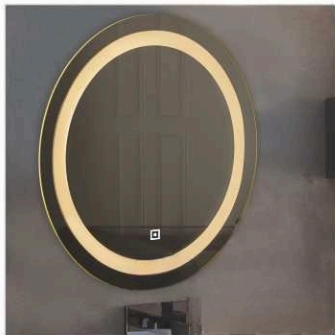

EXCLUSIVE MIRRORS

OVAL (BACKLIT)

Size : 18" x 24", 24" x 30"
24" x 36" & Customised

Size : 18" x 30", 18" x 36"
& Customised

BABA BATH

EXCLUSIVE MIRRORS

ROUND

Size : 24" x 24", 30" x 30"
& Customised

BABA BATH

EXCLUSIVE  MIRRORS

ROUND

Size : 24" x 24", 30" x 30"
& Customised

BABA BATH

EXCLUSIVE  MIRRORS

ROUND

Size : 24" x 24", 30" x 30"
& Customised