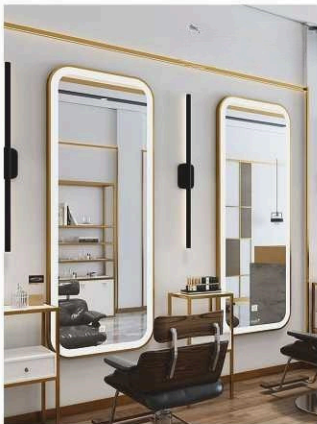

Size : Customised

**BABA
BATH**
EXCLUSIVE MIRRORS

BABA
BATH

EXCLUSIVE MIRRORS

ROUND MAKE-UP MIRROR

Size : 30" x 30", 36" x 36"
& Customised

MAKE-UP MIRROR
RECTANGULAR

Size : 24" x 36", 24" x 48"
& Customised