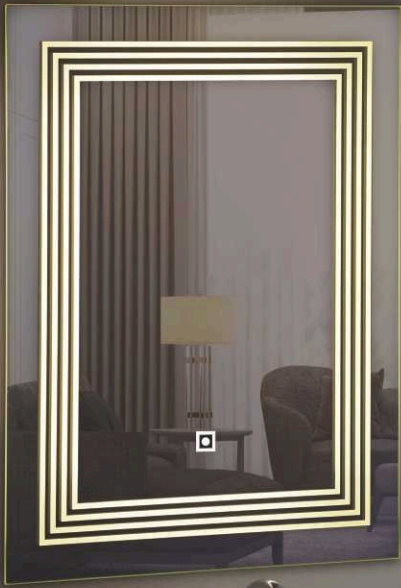

BABA BATH

EXCLUSIVE  MIRRORS

VERTICAL
& HORIZONTAL

Size : 18" x 24", 24" x 30"
24" x 36" & Customised

BABA BATH

EXCLUSIVE  MIRRORS

VERTICAL & HORIZONTAL

Size : 18" x 24", 24" x 30"
24" x 36" & Customised

BABA BATH

EXCLUSIVE  MIRRORS

VERTICAL & HORIZONTAL

Size : 18" x 24", 24" x 30"
24" x 36" & Customised

24" x 30", 24" x 36"

BABA BATH

EXCLUSIVE  MIRRORS

HORIZONTAL & VERTICAL