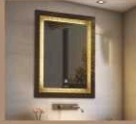

“

Reflect your dreams, illuminate your path

BABA BATH

EXCLUSIVE MIRRORS

Website:- bababath.in

9354961405