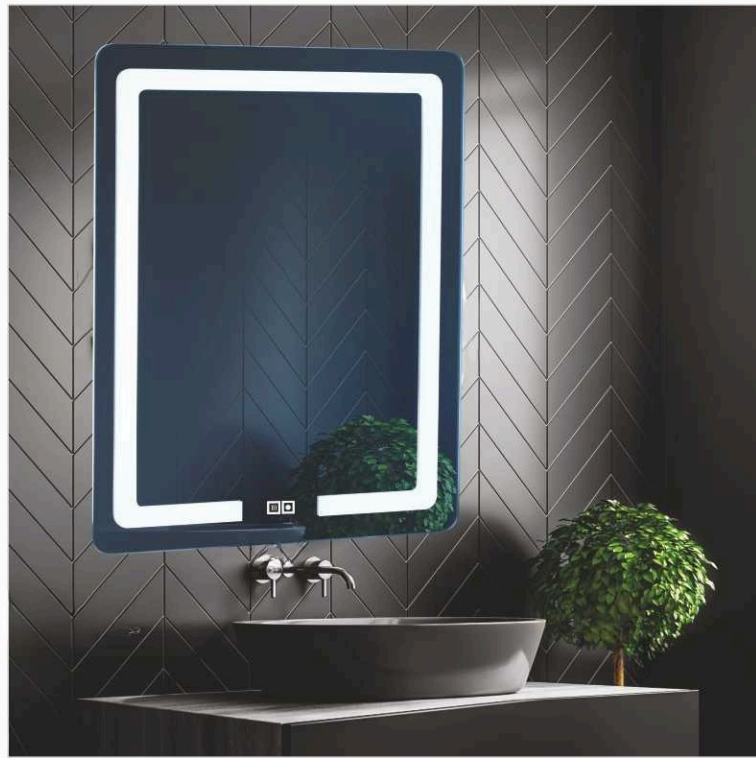

Size : 18" x 24", 24" x 30"
24" x 36" & Customised

BABA BATH

EXCLUSIVE MIRRORS

HORIZONTAL
& VERTICAL (BACKLIT)

Size : 18" x 24", 24" x 30"
24" x 36" & Customised

BABA BATH

EXCLUSIVE MIRRORS

VERTICAL

Size : 18" x 24", 24" x 30"
24" x 36" & Customised

BABA BATH

EXCLUSIVE  MIRRORS

VERTICAL

Size : 24" x 30"

Size : 24" x 30"

Size : 18" x 30", 18" x 36"

Size : 24" x 36"