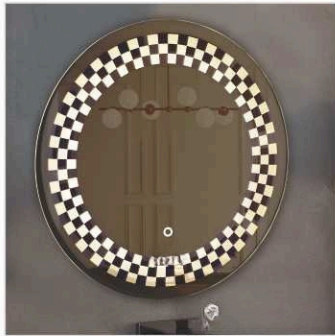

EXCLUSIVE MIRRORS

OVAL (BACKLIT)

Size : 18" x 24", 24" x 30"
24" x 36" & Customised

Size : 18" x 30", 18" x 36"
& Customised

BABA BATH

EXCLUSIVE MIRRORS

ROUND

Size : 24" x 24", 30" x 30"
& Customised

BABA BATH

EXCLUSIVE  MIRRORS

ROUND

Size : 24" x 24", 30" x 30"
& Customised

BABA BATH

EXCLUSIVE  MIRRORS

ROUND

Size : 24" x 24", 30" x 30"
& Customised