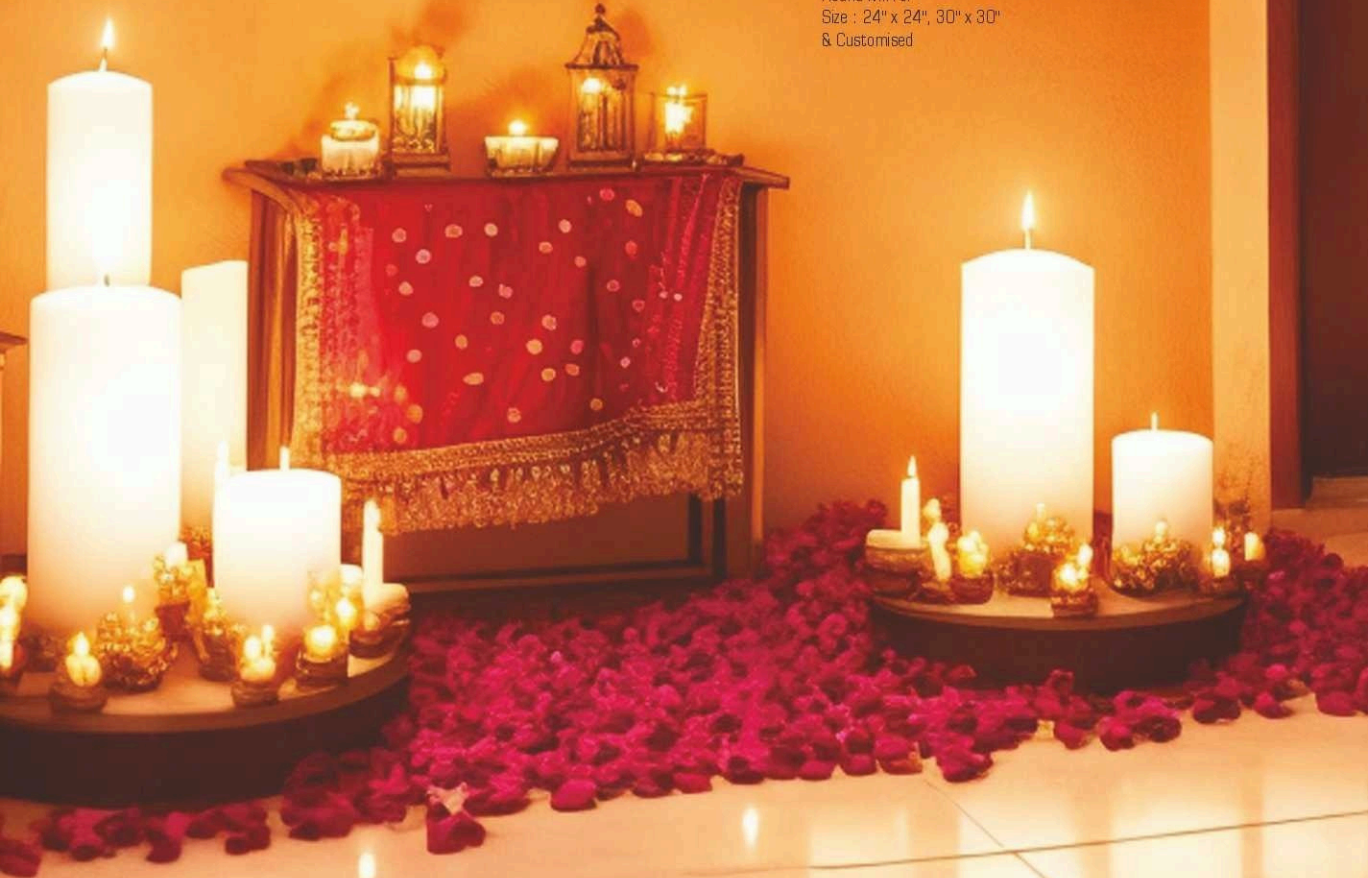

OVAL

Size : 18" x 24", 24" x 30",
24" x 36" & Customised

**BABA
BATH**
EXCLUSIVE MIRRORS

BABA BATH

EXCLUSIVE MIRRORS

OVAL

Size : 18" x 24", 24" x 30"
24" x 36" & Customised

BABA BATH

EXCLUSIVE MIRRORS

OVAL (BACKLIT)

Size : 18" x 24", 24" x 30"
24" x 36" & Customised

Size : 18" x 30", 18" x 36"
& Customised

BABA BATH

EXCLUSIVE MIRRORS

ROUND

Size : 24" x 24", 30" x 30"
& Customised

EXCLUSIVE  MIRRORS

PLAIN MIRRORS

Size : 24" x 30"
& Customised

CUSTOMISED RELIGIOUS LED

Rectangular Mirror
Size : 24" x 30", 24" x 36"
& Customised

**BABA
BATH**
EXCLUSIVE MIRRORS

BABA BATH

EXCLUSIVE MIRRORS

Round Mirror
Size : 24" x 24", 30" x 30"
& Customised

“

Reflect your dreams, illuminate your path

BABA BATH

EXCLUSIVE  MIRRORS

Website:- bababath.in

9354961405