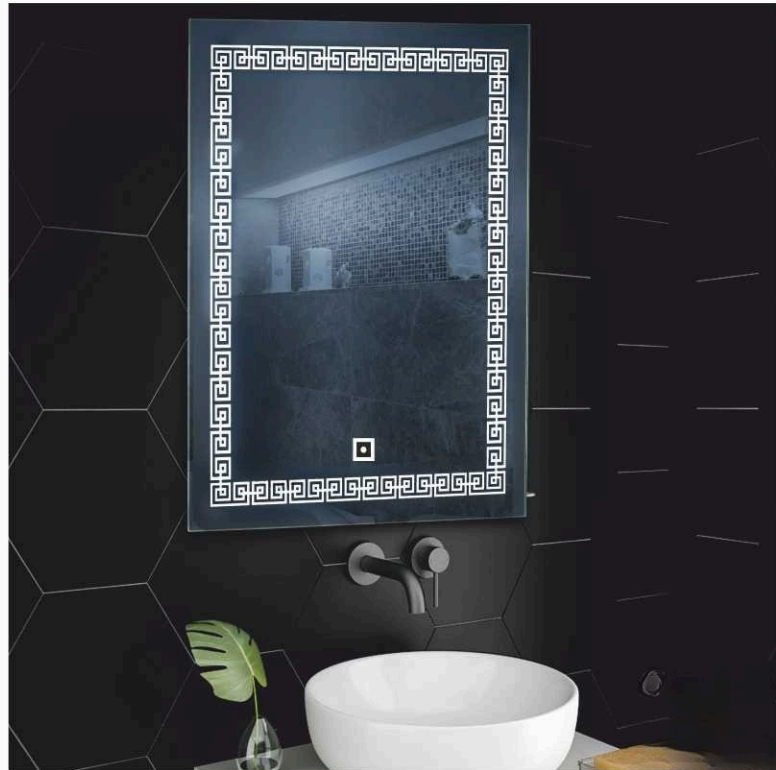

Size : 24" x 24",
30" x 30" & Customised

**BABA
BATH**
EXCLUSIVE MIRRORS

**VERTICAL
& HORIZONTAL**

Size : 18" x 24", 24" x 30"
24" x 36" & Customised

BABA BATH

EXCLUSIVE  MIRRORS

VERTICAL & HORIZONTAL

Size : 18" x 24", 24" x 30"
24" x 36" & Customised

BABA BATH

EXCLUSIVE  MIRRORS

VERTICAL
& HORIZONTAL

Size : 18" x 24", 24" x 30"
24" x 36" & Customised

BABA BATH

EXCLUSIVE  MIRRORS

VERTICAL & HORIZONTAL

Size : 18" x 24", 24" x 30"
24" x 36" & Customised