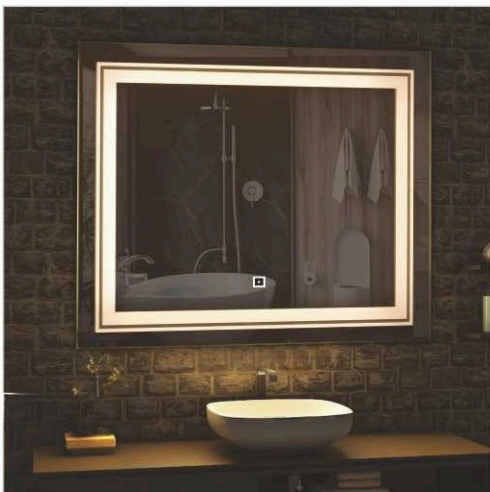

Size : 24" x 24",
30" x 30" & Customised

**BABA
BATH**
EXCLUSIVE MIRRORS

**VERTICAL
& HORIZONTAL**

Size : 18" x 24", 24" x 30"
24" x 36" & Customised

BABA BATH

EXCLUSIVE  MIRRORS

VERTICAL & HORIZONTAL

Size : 18" x 24", 24" x 30"
24" x 36" & Customised