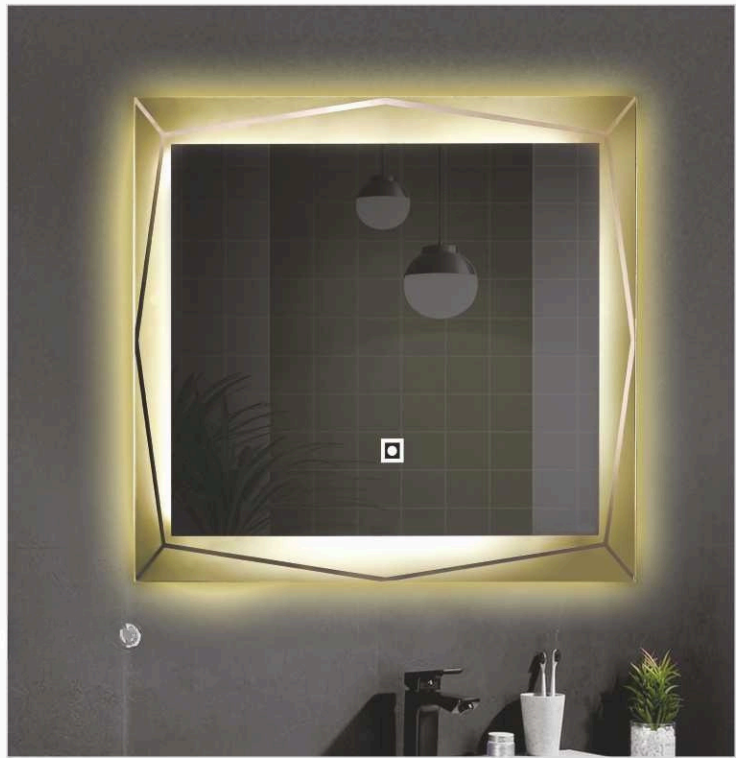

Size : 24" x 18", 30" x 24"
36" x 24" & Customised

BABA BATH

EXCLUSIVE  MIRRORS

HORIZONTAL & VERTICAL

Size : 24" x 18", 30" x 24"
36" x 24" & Customised

BABA BATH

EXCLUSIVE  MIRRORS

HORIZONTAL
& VERTICAL (BACKLIT)

Size : 18" x 24", 24" x 30"
24" x 36" & Customised

BABA BATH

EXCLUSIVE MIRRORS

HORIZONTAL
& VERTICAL (BACKLIT)

Size : 18" x 24", 24" x 30"
24" x 36" & Customised

BABA BATH

EXCLUSIVE MIRRORS

VERTICAL

Size : 18" x 24", 24" x 30"
24" x 36" & Customised

BABA BATH

EXCLUSIVE  MIRRORS

VERTICAL

Size : 24" x 30"

Size : 24" x 30"

Size : 18" x 30", 18" x 36"

Size : 24" x 36"

BABA BATH

EXCLUSIVE  MIRRORS

HORIZONTAL

Size : 36" x 24",
& Customised

BABA BATH

EXCLUSIVE  MIRRORS

HORIZONTAL

Size : 36" x 24"
& Customised