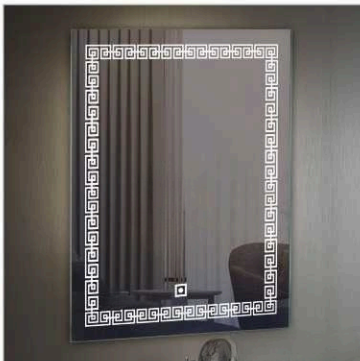

BABA BATH

EXCLUSIVE  MIRRORS

VERTICAL
& HORIZONTAL

Size : 18" x 24", 24" x 30"
24" x 36" & Customised

BABA BATH

EXCLUSIVE  MIRRORS

VERTICAL & HORIZONTAL

Size : 18" x 24", 24" x 30"
24" x 36" & Customised

BABA BATH

EXCLUSIVE  MIRRORS

VERTICAL & HORIZONTAL

Size : 18" x 24", 24" x 30"
24" x 36" & Customised

24" x 30", 24" x 36"

BABA BATH

EXCLUSIVE  MIRRORS

HORIZONTAL & VERTICAL

Size : 24" x 18", 30" x 24"
36" x 24" & Customised

BABA BATH

EXCLUSIVE  MIRRORS

HORIZONTAL & VERTICAL

Size : 24" x 18", 30" x 24"
36" x 24" & Customised

BABA BATH

EXCLUSIVE  MIRRORS

HORIZONTAL
& VERTICAL (BACKLIT)