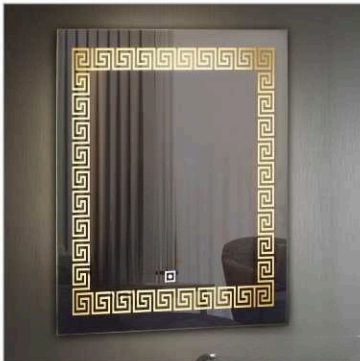

BABA BATH

EXCLUSIVE  MIRRORS

VERTICAL
& HORIZONTAL

Size : 18" x 24", 24" x 30"
24" x 36" & Customised

BABA BATH

EXCLUSIVE  MIRRORS

VERTICAL & HORIZONTAL

Size : 18" x 24", 24" x 30"
24" x 36" & Customised

BABA BATH

EXCLUSIVE  MIRRORS

VERTICAL & HORIZONTAL

Size : 18" x 24", 24" x 30"
24" x 36" & Customised

24" x 30", 24" x 36"

BABA BATH

EXCLUSIVE  MIRRORS

HORIZONTAL & VERTICAL

Size : 24" x 18", 30" x 24"
36" x 24" & Customised

BABA BATH

EXCLUSIVE  MIRRORS

HORIZONTAL & VERTICAL

Size : 24" x 18", 30" x 24"
36" x 24" & Customised

BABA BATH

EXCLUSIVE  MIRRORS

HORIZONTAL
& VERTICAL (BACKLIT)