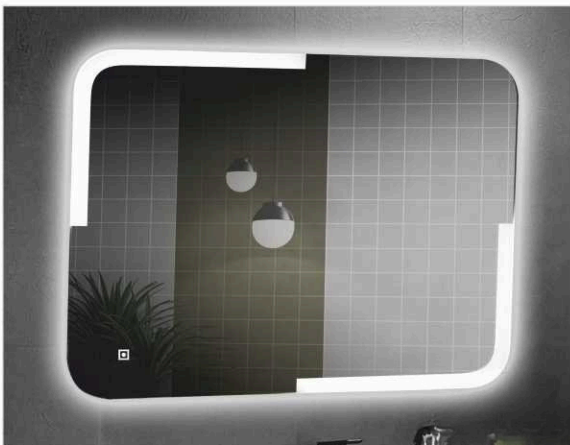

BABA BATH

EXCLUSIVE MIRRORS

HORIZONTAL
& VERTICAL (BACKLIT)

Size : 18" x 24", 24" x 30"
24" x 36" & Customised