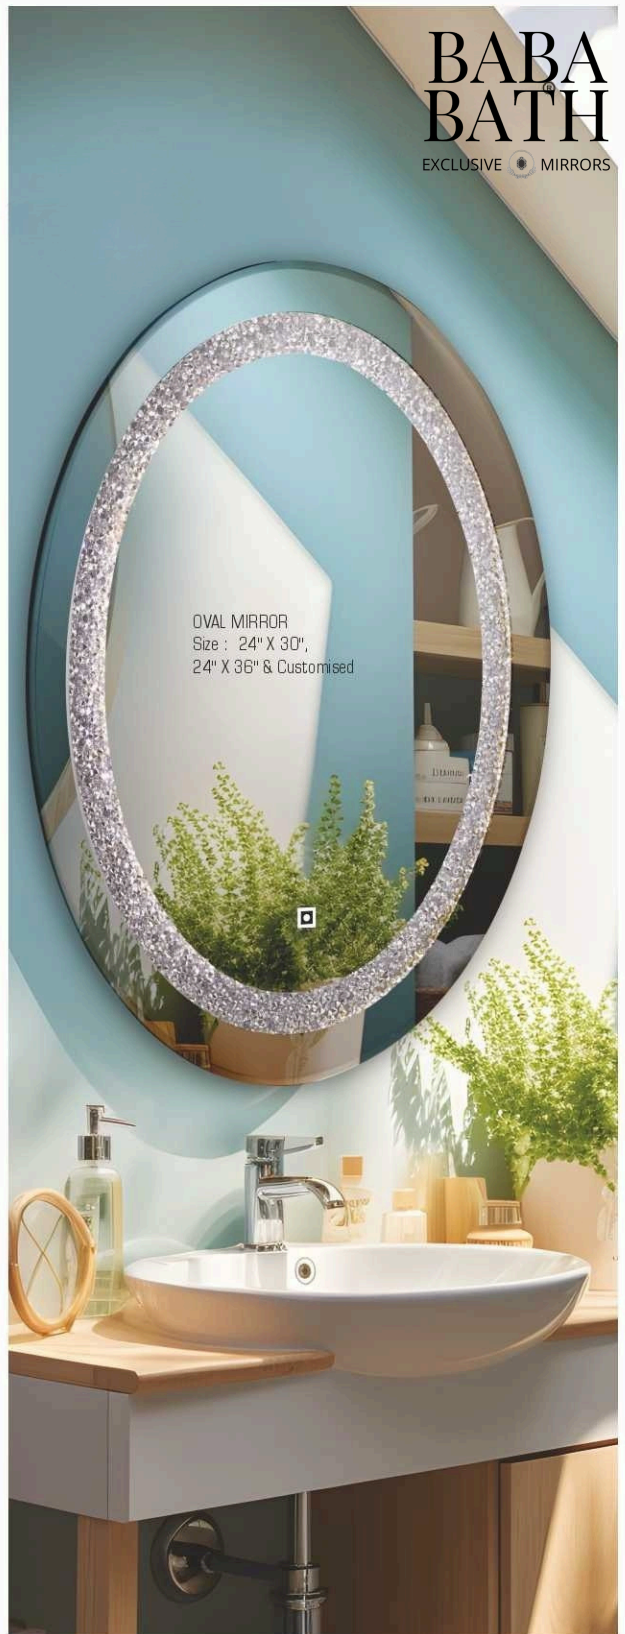

SWAROVSKI GOLDEN MIRRORS

OVAL MIRROR
Size : 24" x 30",
24" X 36" & Customised

ROUND MIRROR
Size : 24" x 24", 30" X 30",
36" X 36" & Customised

RECTANGULAR MIRROR
Size : 24" X 30",
24" X 36" & Customised

SWAROVSKI SILVER MIRRORS

ROUND MIRROR
Size : 24" X 24", 30" X 30",
36" X 36" & Customised

RECTANGULAR MIRROR
Size : 24" X 30"
24" X 36" & Customised

**BABA
BATH**
EXCLUSIVE MIRRORS

OVAL MIRROR
Size : 24" X 30",
24" X 36" & Customised

BABA BATH

EXCLUSIVE MIRRORS

METAL FRAME CAPSULE

Size : 22" X 36"
& Customised

Rose Gold

Matt Rose Gold

Matt Gold

Chrome