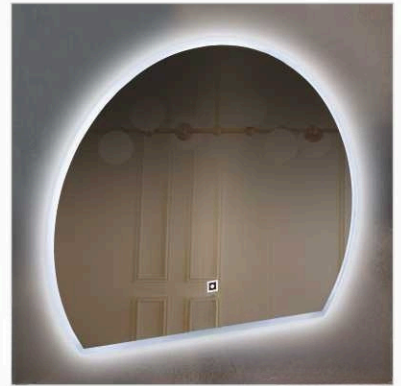

BABA BATH

EXCLUSIVE MIRRORS

ROUND

Size : 24" x 24", 30" x 30"
& Customised

BABA BATH

EXCLUSIVE MIRRORS

ROUND

Size : 24" x 24", 30" x 30"
& Customised

ROUND (BACK LIT)

Size : 24" x 24", 30" x 30"
& Customised

**BABA
BATH**
EXCLUSIVE  MIRRORS

BABA BATH

EXCLUSIVE  MIRRORS

ROUND BACK LIT

Size : 24" X 24",
30" X 30" & Customised

BABA BATH