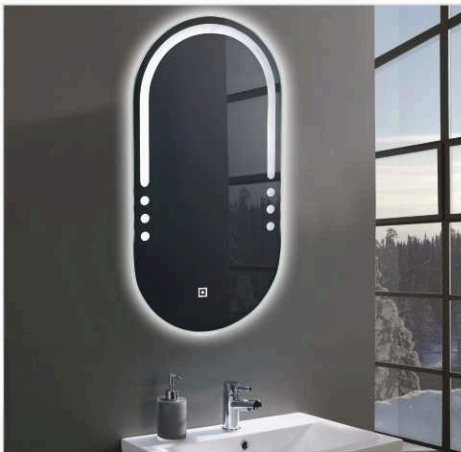

OVAL (BACKLIT)

Size : 18" x 24", 24" x 30"
24" x 36" & Customised

Size : 18" x 30", 18" x 36"
& Customised