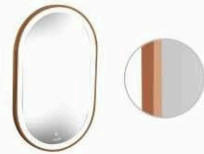

SWAROVSKI GOLDEN MIRRORS

OVAL MIRROR
Size : 24" x 30",
24" X 36" & Customised

ROUND MIRROR
Size : 24" x 24", 30" X 30",
36" X 36" & Customised

RECTANGULAR MIRROR
Size : 24" X 30",
24" X 36" & Customised

SWAROVSKI SILVER MIRRORS

ROUND MIRROR
Size : 24" X 24", 30" X 30",
36" X 36" & Customised

RECTANGULAR MIRROR
Size : 24" X 30"
24" X 36" & Customised

**BABA
BATH**
EXCLUSIVE MIRRORS

OVAL MIRROR
Size : 24" X 30",
24" X 36" & Customised

BABA BATH

EXCLUSIVE MIRRORS

METAL FRAME CAPSULE

Size : 22" X 36"
& Customised

Rose Gold

Matt Rose Gold

Matt Gold

Chrome

Gold

Matt Black

Matt Black

METAL FRAME ROUND

Size : 24" X 24"
30" x 30" & Customised

Matt Rose Gold

Matt Gold

Chrome