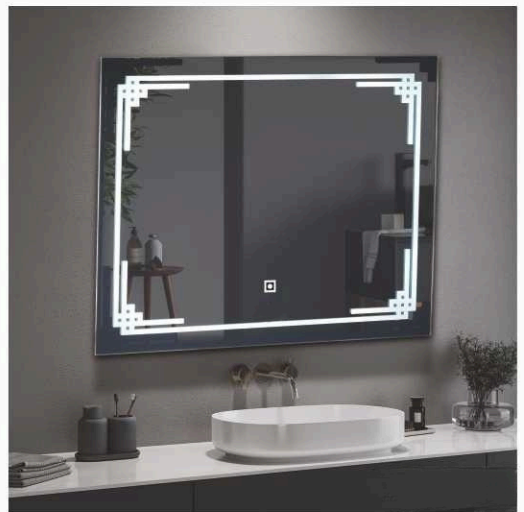

BABA BATH

EXCLUSIVE  MIRRORS

VERTICAL
& HORIZONTAL

Size : 18" x 24", 24" x 30"
24" x 36" & Customised

BABA BATH

EXCLUSIVE  MIRRORS

VERTICAL & HORIZONTAL

Size : 18" x 24", 24" x 30"
24" x 36" & Customised

BABA BATH

EXCLUSIVE  MIRRORS

VERTICAL & HORIZONTAL

Size : 18" x 24", 24" x 30"
24" x 36" & Customised

24" x 30", 24" x 36"

BABA BATH

EXCLUSIVE  MIRRORS

HORIZONTAL & VERTICAL

Size : 24" x 18", 30" x 24"
36" x 24" & Customised

BABA BATH

EXCLUSIVE  MIRRORS

HORIZONTAL & VERTICAL

Size : 24" x 18", 30" x 24"
36" x 24" & Customised

BABA BATH

EXCLUSIVE  MIRRORS

HORIZONTAL
& VERTICAL (BACKLIT)