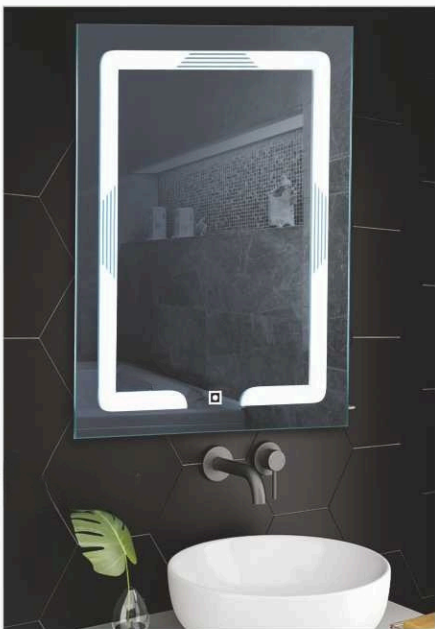

Size : 24" x 18", 30" x 24"
36" x 24" & Customised

BABA BATH

EXCLUSIVE  MIRRORS

HORIZONTAL & VERTICAL

Size : 24" x 18", 30" x 24"
36" x 24" & Customised

BABA BATH

EXCLUSIVE  MIRRORS

HORIZONTAL
& VERTICAL (BACKLIT)

Size : 18" x 24", 24" x 30"
24" x 36" & Customised

BABA BATH

EXCLUSIVE MIRRORS

HORIZONTAL
& VERTICAL (BACKLIT)

Size : 18" x 24", 24" x 30"
24" x 36" & Customised

BABA BATH

EXCLUSIVE MIRRORS

VERTICAL

Size : 18" x 24", 24" x 30"
24" x 36" & Customised

BABA BATH

EXCLUSIVE  MIRRORS

VERTICAL

Size : 24" x 30"

Size : 24" x 30"

Size : 18" x 30", 18" x 36"

Size : 24" x 36"