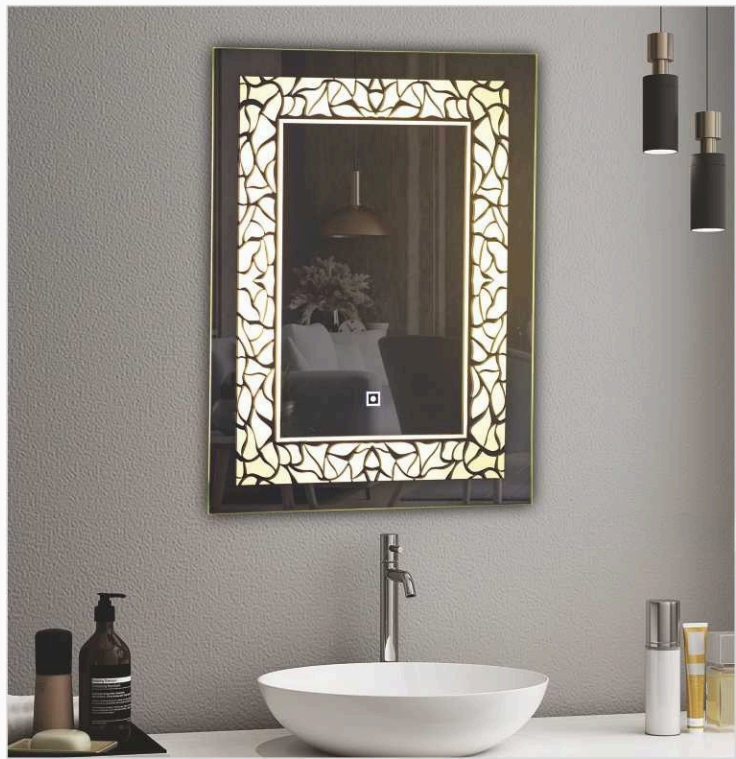

Size : 24" x 24",
30" x 30" & Customised

**BABA
BATH**
EXCLUSIVE MIRRORS

**VERTICAL
& HORIZONTAL**

Size : 18" x 24", 24" x 30"
24" x 36" & Customised

BABA BATH

EXCLUSIVE  MIRRORS

VERTICAL & HORIZONTAL

Size : 18" x 24", 24" x 30"
24" x 36" & Customised

BABA BATH

EXCLUSIVE  MIRRORS

VERTICAL
& HORIZONTAL

Size : 18" x 24", 24" x 30"
24" x 36" & Customised

BABA BATH

EXCLUSIVE  MIRRORS

VERTICAL & HORIZONTAL

Size : 18" x 24", 24" x 30"
24" x 36" & Customised

BABA BATH

EXCLUSIVE  MIRRORS

VERTICAL & HORIZONTAL

Size : 18" x 24", 24" x 30"
24" x 36" & Customised

24" x 30", 24" x 36"

BABA BATH

EXCLUSIVE  MIRRORS

HORIZONTAL & VERTICAL